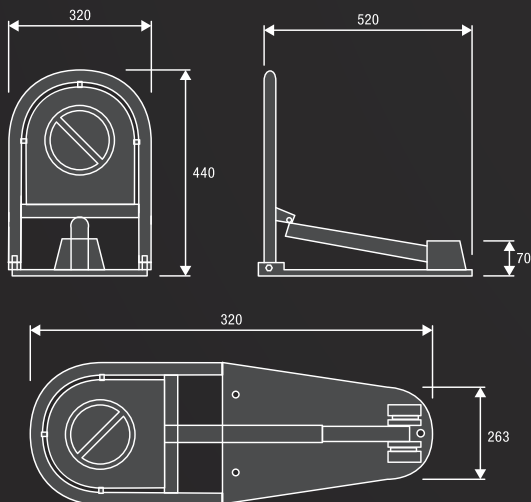

24 Vdc | intensive use

- Automation that safeguards the private car parks
- Easy and fast installation on the ground
- Automatic and manual versions available